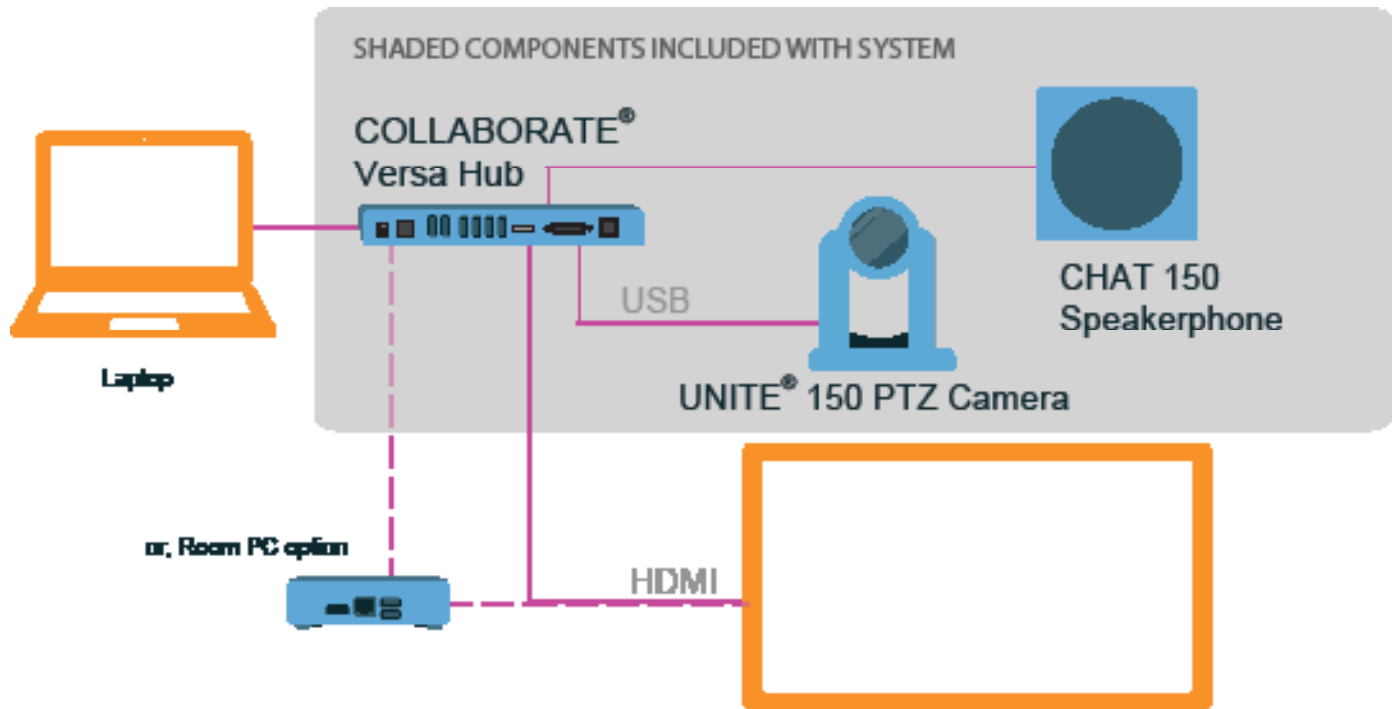

- > Central hub for connecting to a network, dual displays, camera, audio endpoints, and other peripherals.
- > One UNITE® 150 PTZ camera with 1080p30, 12x optical zoom to capture all participants in the room.
- > One CHAT® 150 speakerphone with advanced audio processing for a rich conferencing experience.
- > Complimentary 90-day trial of COLLABORATE Space, our powerful collaboration application with a full suite of audio, video, and meeting tools in a persistent space.

APPLICATIONS

- BYOD Video Conferencing
- BYOD Audio Conferencing
- In-Room Presentation

WORKSPACES

- Mid-sized Meeting Rooms
- Executive Offices

Simple BYOD Connectivity

Central hub for connecting to a network, dual displays, camera, audio endpoints, network, and other peripherals.

Great ideas need to be seen - and heard!™

Versa 150 using laptop, or Room PC.

COLLABORATE® Versa™ 150

INCLUDES

- COLLABORATE® Versa hub
- UNITE® 150 USB PTZ HD camera
- CHAT® 150 Speakerphone
- Remote control
- 90-day trial of COLLABORATE Space
- Power supply and cables
- Two-year warranty with support and maintenance

VERSA HUB

- 1x USB 3.0 (Type-B) for laptop (Requires Display Link driver on laptop)
- 2x USB 3.0 (Type-A) for UNITE camera & CHAT Speakerphone
- 4x USB 2.0 ports
- 1x HDMI out
- 1x DVI out

CHAT 150 SPEAKERPHONE