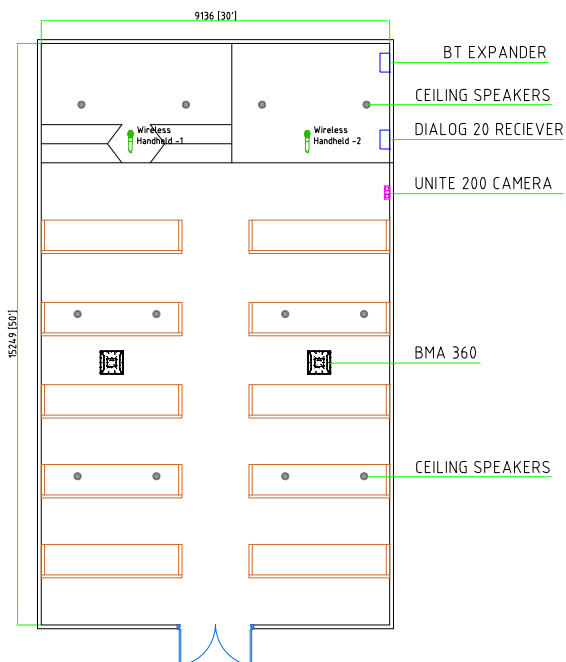

### Primary Equipment

- CP2 48VT DSP Mixer
- BMA 360 Beamforming Microphone
- Unite 200 PTZ Camera
- Dialog 20 Wireless Microphone

### Room Illustrations