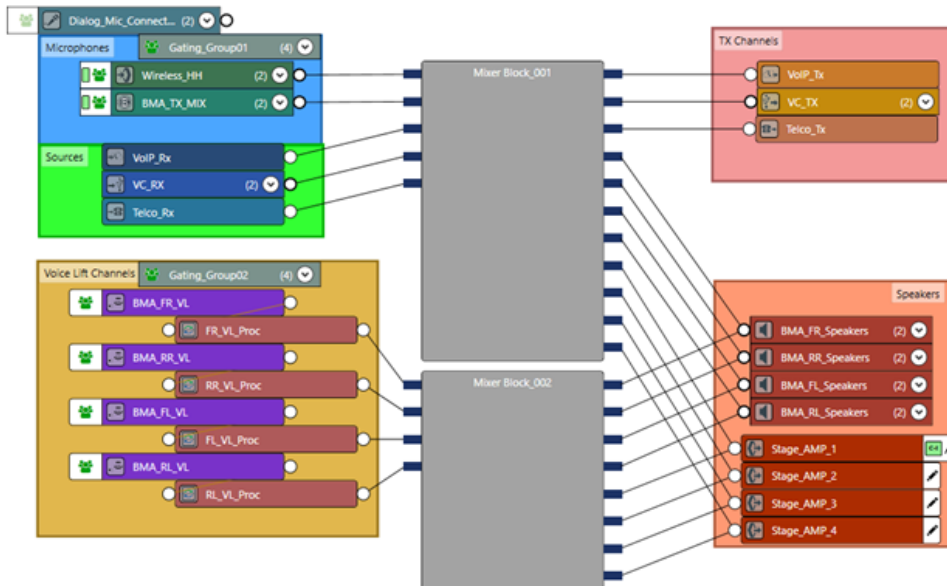

### Room Illustrations

### Room Description

This design provides both in room Voice Lift, excellent coverage and multiple connection options for remote attendees while keeping both cost and complexity at a minimum.

Wiring Diagram

NOTE: ANY INDIVIDUAL P-LINK MUST NOT EXCEED 200 FEET / 61 METER IN LENGTH

LEGEND	
	SPEAKER (18 AWG Wire)
	POE
	USB
	HDMI
	P-LINK (CAT 6)
	NETWORK (CAT 6)
	MICROPHONE

**Equipment list:**

Qty	Part Number	Product Name	Description
2	910-3200-008	CONVERGE <sup>®</sup> Pro 2 48VT	DSP Mixer with 4 Mic/Line AEC Inputs, 8 Mic/Line Outputs, USB Audio, VoIP, Telephone Interface, 2 x 10 Watt Power Amplifier
2	910-3200-208	BMA 360	BMA with 4 x 15 Watt Power Amplifiers. PoE Injector and CAT6 cables not included.
2	910-3200-209	90W PoE++ power supply kit for BMA	Includes 1 x 90 Watt PoE++ Injector, 2 x 25 ft CAT6 cables
1	910-6100-201	DIALOG 20 Wireless Receiver	2 Channel Wireless Receiver with 2.4 GHz RF band; Di-pole Antennas & USB power supply included; (Docking station and XLR-to-Euroblock adapter not included).
2	910-6103-001	DIALOG Handheld Transmitter H18	Wireless Handheld with H18, Condenser, Cardioid Microphone capsule with 2.4 GHz RF band
6	910-151-001-01-1	Ceiling Speakers	Includes 2 x LS7CT ceiling speakers with 8 ohm and 70V/100V transformer taps and ceiling tile bridges.
1	910-3200-202	36W PoE+ power supply kit for BMA	Includes 1 x 36 Watt PoE+ Injector, 2 x 25 ft CAT6 cables
1	910-2100-003	UNITE 200 PTZ Camera	PTZ camera with 12x optical zoom, 1080P60 full HD, USB, HDMI, and IP connections
1	910-3200-302	USB Expander for CONVERGE Pro 2	Includes 6 ft USB cable
1	910-6105-021	DIALOG Antenna Kit 25 Ft	Di-pole Antenna extension kit with pair of 25 Ft RG8 Plenum cables tuned for 2.4 GHz RF band, includes pair of mounting brackets. Antennas not included.
1	910-3200-401	CONVERGE <sup>®</sup> PA 460	4 Ch x 60 Watts Class-D audio power amplifier. Half rack size. Rack-mount kit not included.

## FlowView™ Diagram