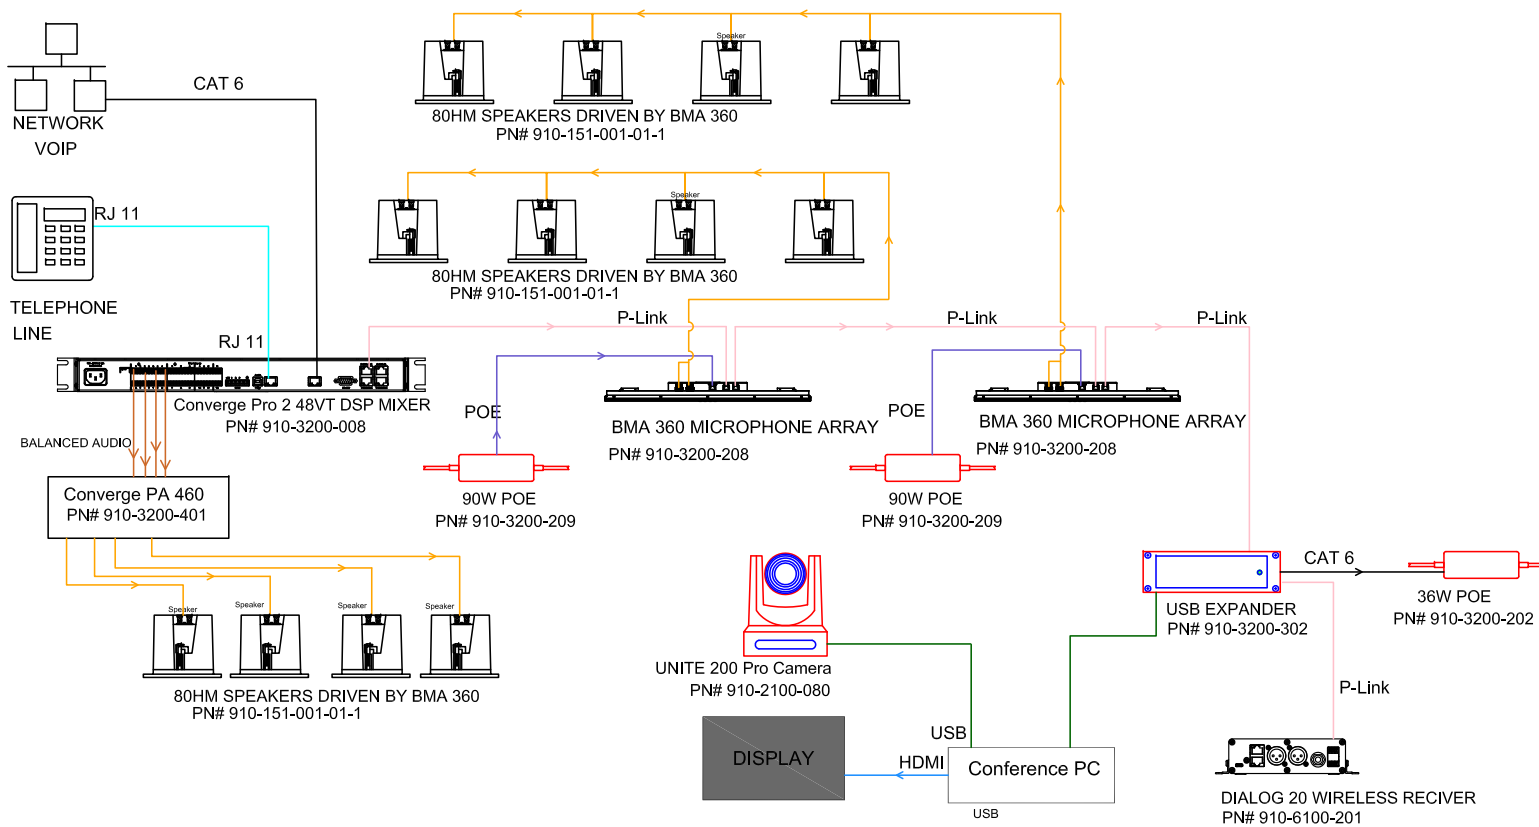

### Room Description

This design provides both in room Voice Lift, excellent coverage and multiple connection options for remote attendees while keeping both cost and complexity at a minimum.

Wiring Diagram

NOTE: ANY INDIVIDUAL P-LINK MUST NOT EXCEED 200 FEET / 61 METER IN LENGTH

LEGEND	
	SPEAKER (18 AWG Wire)
	POE
	USB
	HDMI
	P-LINK (CAT 6)
	NETWORK (CAT 6)
	MICROPHONE

**Equipment list:**

Qty	Part Number	Product Name	Description
2	910-3200-008	CONVERGE <sup>®</sup> Pro 2 48VT	DSP Mixer with 4 Mic/Line AEC Inputs, 8 Mic/Line Outputs, USB Audio, VoIP, Telephone Interface, 2 x 10 Watt Power Amplifier
2	910-3200-208	BMA 360	BMA with 4 x 15 Watt Power Amplifiers. PoE Injector and CAT6 cables not included.
2	910-3200-209	90W PoE++ power supply kit for BMA	Includes 1 x 90 Watt PoE++ Injector, 2 x 25 ft CAT6 cables
1	910-6100-201	DIALOG 20 Wireless Receiver	2 Channel Wireless Receiver with 2.4 GHz RF band; Di-pole Antennas & USB power supply included; (Docking station and XLR-to-Euroblock adapter not included).
2	910-6103-001	DIALOG Handheld Transmitter H18	Wireless Handheld with H18, Condenser, Cardioid Microphone capsule with 2.4 GHz RF band
6	910-151-001-01-1	Ceiling Speakers	Includes 2 x LS7CT ceiling speakers with 8 ohm and 70V/100V transformer taps and ceiling tile bridges.
1	910-3200-202	36W PoE+ power supply kit for BMA	Includes 1 x 36 Watt PoE+ Injector, 2 x 25 ft CAT6 cables
1	910-2100-003	UNITE 200 PTZ Camera	PTZ camera with 12x optical zoom, 1080P60 full HD, USB, HDMI, and IP connections
1	910-3200-302	USB Expander for CONVERGE Pro 2	Includes 6 ft USB cable
1	910-6105-021	DIALOG Antenna Kit 25 Ft	Di-pole Antenna extension kit with pair of 25 Ft RG8 Plenum cables tuned for 2.4 GHz RF band, includes pair of mounting brackets. Antennas not included.
1	910-3200-401	CONVERGE <sup>®</sup> PA 460	4 Ch x 60 Watts Class-D audio power amplifier. Half rack size. Rack-mount kit not included.